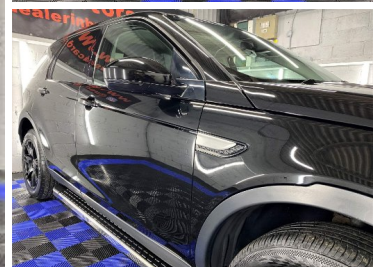

# JWVMotors

2017(17) Land Rover Discovery Sport 2.0 TD4 Pure 5...

£16,795

**Engine:** Diesel  
**Body:** Estate  
**Gearbox:** Manual  
**Capacity:** 1999cc  
**Colour:** Black  
**Mileage:** 107,521  
**CO<sup>2</sup>:** 129g/km  
**MPG:** 57.7mpg  
**Top Speed:** 112mph  
**BHP:** 148bhp  
**Insurance Grp:** 24E

**JWV Motors Ltd**  
 Unit C1 Place Farm, Place  
 Farm Lane  
 Doddinghurst  
 Brentwood  
 Essex, CM15 0JA

FULL SERVICE HISTORY	18" ALLOYS
18IN ALLOY WHEELS - 5 SPOKE STYLE 518	ABS - ANTI LOCK BRAKING SYSTEM
AIR CONDITIONING	AIRBAGS - FRONT - DRIVER AND FRONT PASSENGER
AUTONOMOUS EMERGENCY BRAKING	CRUISE CONTROL AND SPEED LIMITER
DAB - DIGITAL AUDIO BROADCAST	DSC - DYNAMIC STABILITY CONTROL
E-CAPABILITY	EBA - ELECTRONIC BRAKE ASSIST
EBA - EMERGENCY BRAKE ASSIST	EBD - ELECTRONIC BRAKE-FORCE DISTRIBUTION
ELECTRIC WINDOWS - FRONT AND REAR	EXTERIOR STYLING
GRC - GRADIENT RELEASE CONTROL	FRONT FOG LAMPS
HDC - HILL DESCENT CONTROL	HDC + - HILL DESCENT CONTROL PLUS
HALOGEN HEADLIGHTS	HSA - HILL START ASSIST
INTERIOR REAR VIEW MIRROR - MANUAL DIPPING	INCONTROL PROTECT FOR WARRANTY PERIOD
LANE DEPARTURE WARNING	LAND ROVER ENHANCED SOUND SYSTEM
LOAD SPACE COVER	LEATHER STEERING WHEEL - EBONY WINDSOR
MSP - MOTOR SLIP REGULATION	LOCKING WHEEL NUTS
	NO DERIVATIVE OF ENGINE