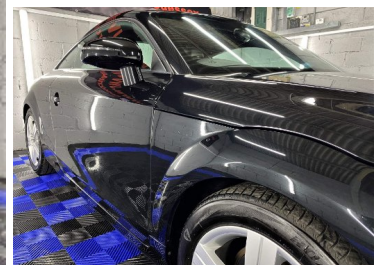

JWVMotors

2007(57) Audi TT 2.0T FSI 2dr

£5,995

Engine: Petrol
Body: Coupe
Gearbox: Manual
Capacity: 1984cc
Colour: Black
Mileage: 92,000
CO²: 183g/km
MPG: 36.7mpg
Top Speed: 149mph
BHP: 197bhp
Insurance Grp: 34E

JWV Motors Ltd
 Unit C1 Place Farm, Place
 Farm Lane
 Doddinghurst
 Brentwood
 Essex, CM15 0JA

FULL SERVICE HISTORY	17" ALLOYS
BODY COLOURED BUMPERS	CENTRE CONSOLE
DRIVERS AIRBAG	ELECTRIC FRONT WINDOWS
FRONT FLOOR MATS	FRONT FOG LAMPS
FRONT SIDE AIRBAGS	FRONT SPORTS SEATS
IMMOBILISER	LEATHER FRONT CENTRE ARMREST
RETRACTABLE REAR SPOILER	THIRD BRAKE LIGHT
TYRE MOBILITY SYSTEM	CRUISE CONTROL
MULTI-FUNCTION STEERING WHEEL	TYRE PRESSURE CONTROL
DRIVER'S INFORMATION SYSTEM	METALLIC PAINT
BODY COLOUR BUMPERS	SERVICE INTERVAL INDICATOR
TWIN EXHAUST PIPES	SPEED SENSITIVE POWER STEERING
ELECTRONIC CLIMATE CONTROL (ECC)	BODY COLOUR ELECTRIC ADJUSTABLE HEATED DOOR MIRRORS
LEATHER CENTRE CONSOLE ARMREST	3 SPOKE SPORTS LEATHER STEERING WHEEL
LEATHER HANDBRAKE GRIP	HEAD RESTRAINTS
	JACK AND TOOL KIT
	LEATHER DOOR HANDLE INNER BASE
	RAKE/REACH ADJUSTABLE STEERING WHEEL