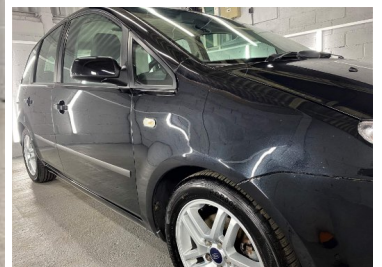

JWV MOTORS

2006(06) Ford Focus C-MAX 1.6 TDCi Zetec [90] 5dr

SOLD

Engine: Diesel
Body: MPV
Gearbox: Manual
Capacity: 1560cc
Colour: Black
Mileage: 100,000
CO²: 127g/km
MPG: 58.9mpg
Top Speed: 115mph
BHP: 88bhp
Insurance Grp: 16E

BLACK SCUFF PLATES

BODY COLOUR DOOR HANDLES

ELECTRIC FRONT WINDOWS + DRIVERS ONE TOUCH
 HEADLAMPS WITH DELAY
 HIGH MOUNTED REAR BRAKE LIGHT

QUICKCLEAR WINDSCREEN

16" ALLOYS

ADJUSTABLE STEERING COLUMN

BODY COLOURED BUMPERS